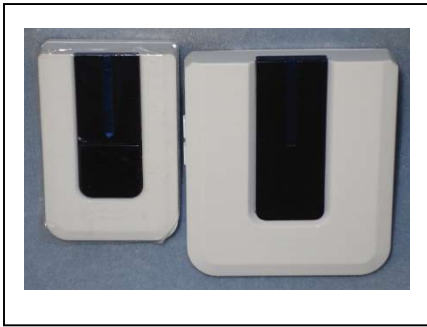

SURE ACTION WIRELESS CHIME

ONE CHIME CAN BE
TRIGGERED BY UP TO 8
TRANSMITTERS WITH EACH
INITIATING A DIFFERENT
MELODY

Sure Action's Wireless Chime is the answer to annunciation in multiple locations with minimal or no wiring. This system can be used in conjunction with our other complete probe systems to chime in various locations. It can also be used as a stand-alone system for entry requests.

The chime receiver is plugged into any standard wall outlet. It has over fifty sounds and four volume levels. Each receiver can be triggered by up to eight transmitters, with each transmitter initiating an individual melody from the chime. This is a great feature for multiple driveways or several entry locations.

Depending on which system is ordered, the transmitter is battery-operated with internal push-button operation or modified to use an external 12VDC source with an external normally-open trigger. Up to 8 transmitters can trigger a single chime receiver. Each receiver can be programmed with a different melody to fit the customer's desire for the specific location.