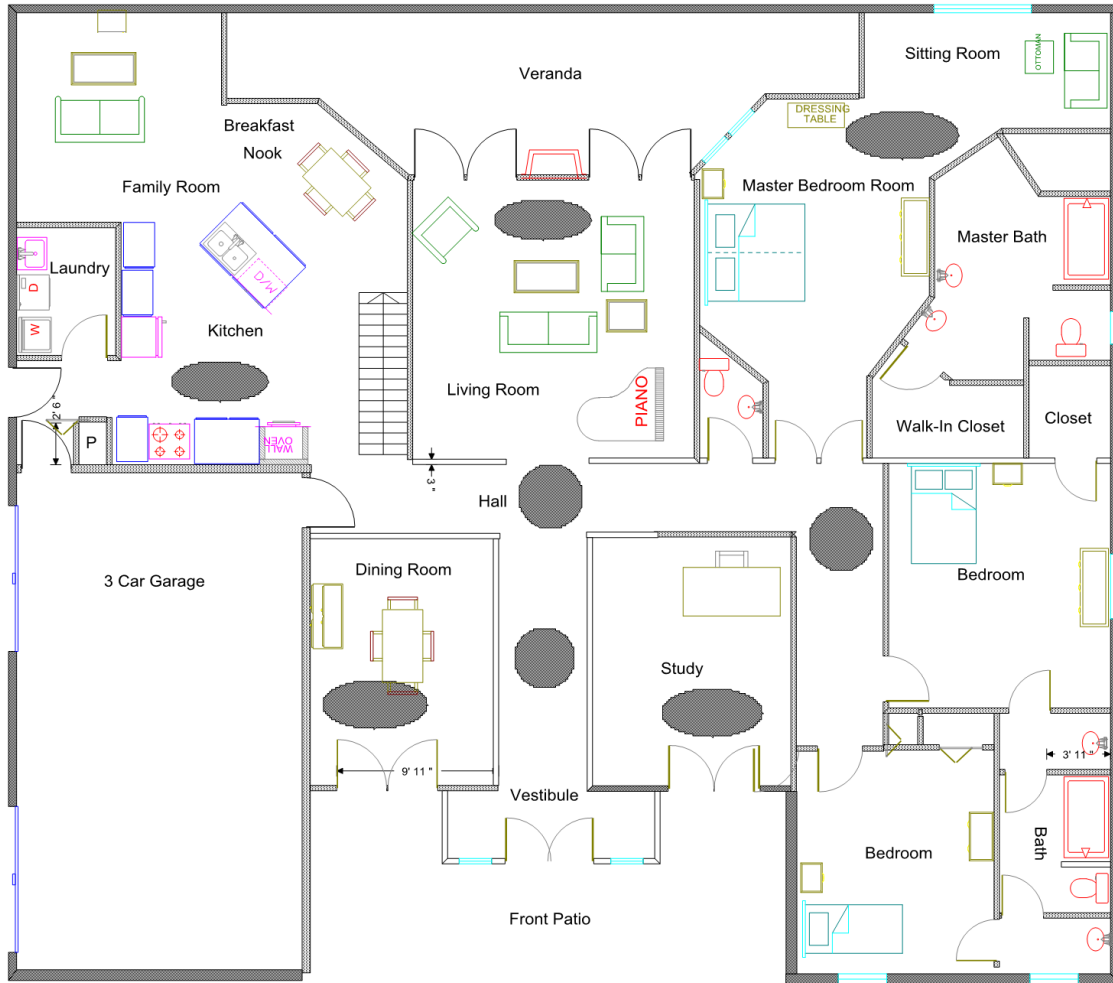

# Colonial 3 Bedrooms, 2-1/2 Baths

Ovals and Circles = Stress Sensor Locations

This layout is for demonstration purposes only. It is not intended to be accurately designed to scale. Reproduction or use of drawing is prohibited without written consent from Sure Action.